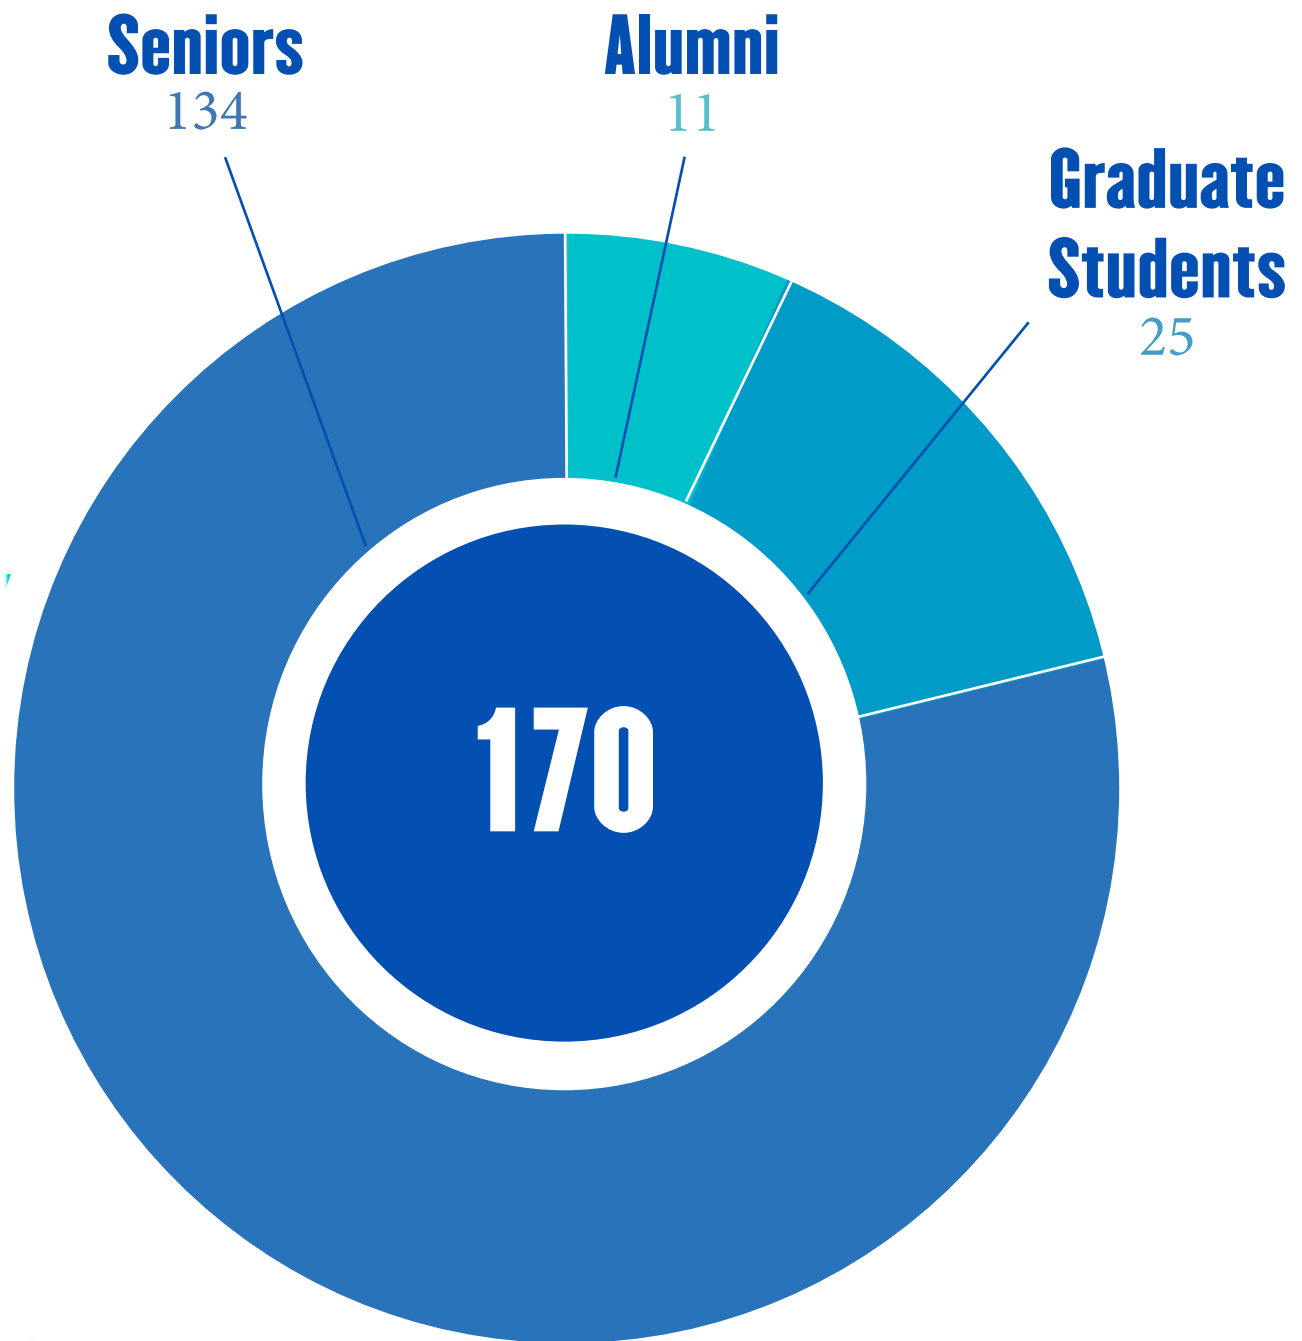

University of Dayton
Career Services

Spring 2019
EDUCATION
INTERVIEW DAY
Statistics Report

Table of Contents

Student Attendance

Classification	3
Areas of Study	4

Organization Attendance

Organization List	5
Locations	7

<i>Career Services</i>	8
------------------------	---

Student Attendance

Classification

Student Attendance

Areas of Study

School of Education & Health Sciences

29	Adolescence to Young Adult Education
4	Art Education
25	Dyslexia
65	Early Childhood Education
1	Education & Allied Studies
4	Educational Leadership
1	Foreign Language Education
2	Interdisciplinary Education Studies
23	Intervention Specialist
2	Literacy
10	Middle Childhood Education
16	Middle Childhood Education Intervention Specialist
2	Music Education
5	School Counseling
8	School Psychology
2	Secondary Catholic Religious Education
27	STEM
2	Teacher As Leader
3	Tesol
1	Trans-disciplinary Early Childhood Education
1	Theological Studies
13	Urban Teacher

Brookville, OH
 Carlisle, OH
 Centerville, OH
 Cincinnati, OH
 Cleveland, OH
 Columbus, OH
 Dayton, OH
 Englewood, OH
 Fairborn, OH
 Grove City, OH
 Huber Heights, OH

Independence, OH
 Kettering, OH
 Lebanon, OH
 Lewis Center, OH
 Liberty Township, OH
 Mason, OH
 Miamisburg, OH
 Middletown, OH
 New Albany, OH
 New Carlisle, OH
 Oakwood, OH